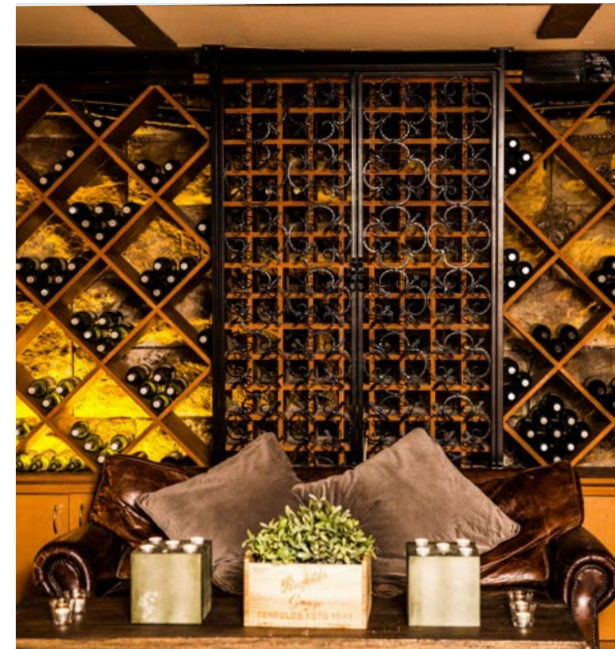

CURZON HALL
The Cellars

NAVARRA
EST 1973

Room Info

Room Specs

CAPACITIES

Cocktail Party
50 – 200

FEATURES

- Original interiors with sandstone walls
- Urban industrial furniture
- Unique lower ground location
- Cocktail and lounge setting
- Intimate private dinners
- 5-room event space
- Dedicated bar area
- Wrought iron wine displays
- Outdoor courtyard with festoon lighting

CONTACT US

- Curzon Hall
  53 Agincourt Road
  Marsfield, NSW 2122
- 02 9887 1877
  curzonhall@navarravenues.com.au
  navarravenues.com.au