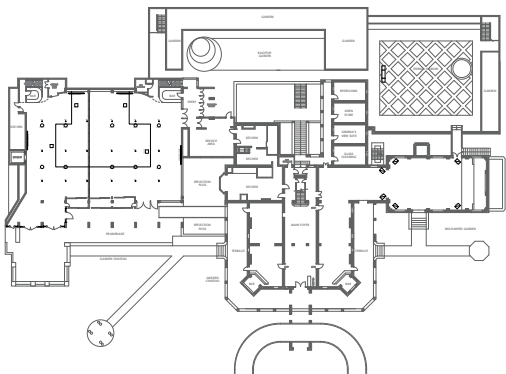

CONTACT US

- Curzon Hall
53 Agincourt Road
Marsfield, NSW 2122
- 02 9887 1877
curzonhall@navarravenues.com.au
navarravenues.com.au

VENUE MAP

LOWER GROUND LEVEL

■ The Cellars

GROUND LEVEL

LEVEL ONE

ROOM SPECS

■ Ceiling Height
2.35 m

■ Floor Area
220 m²

Room Info

Room Specs

CAPACITIES

Cocktail Party
50 – 200

Room Info

Room Specs