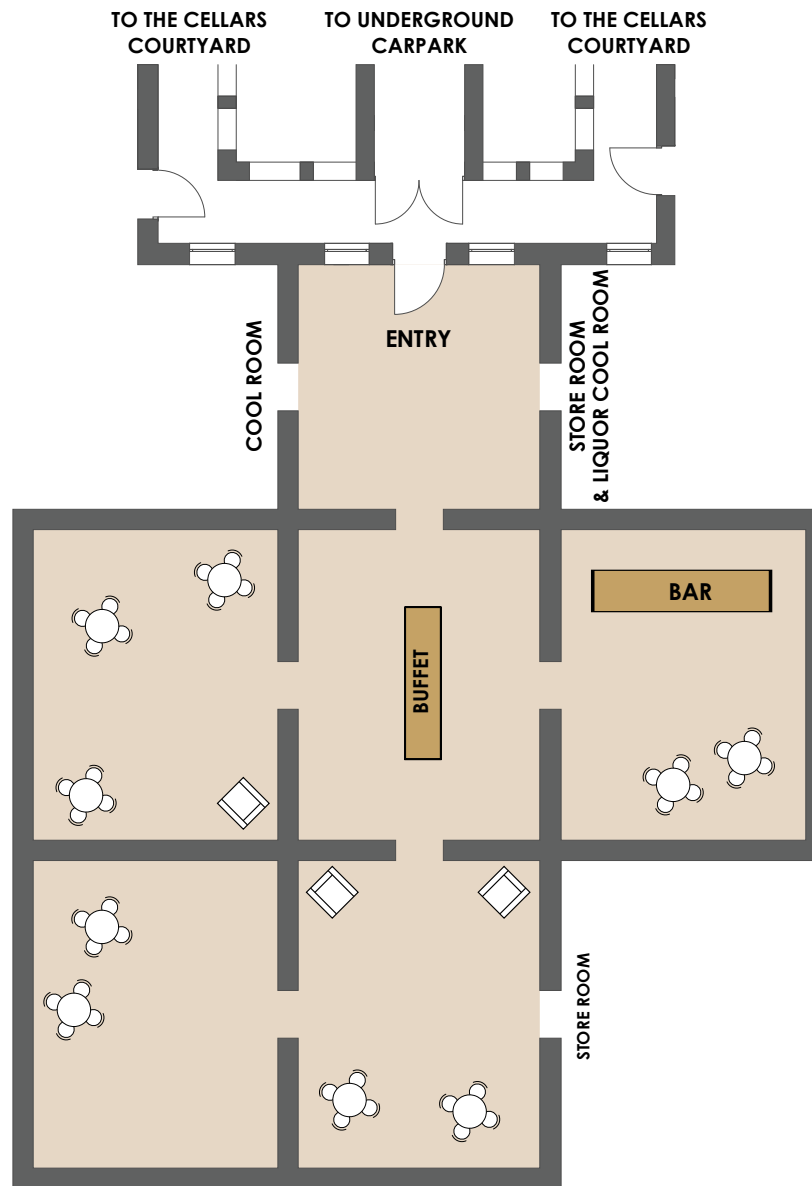

CURZON HALL
The Cellars

FACT SHEET & FLOOR PLANS

CURZON HALL
The Cellars

NAVARRA
EST 1973

Room Info

Room Specs

CAPACITIES

Cocktail Party
50 – 200

FEATURES

- Original interiors with sandstone walls
- Urban industrial furniture
- Unique lower ground location
- Cocktail and lounge setting
- Intimate private dinners
- 5-room event space
- Dedicated bar area
- Wrought iron wine displays
- Outdoor courtyard with festoon lighting

■ Ceiling Height
2.35 m

■ Floor Area
220 m²

Room Info

Room Specs

CAPACITIES

Cocktail Party
50 – 200

Room Info

Room Specs

CAPACITIES

Cocktail Party
 50 – 200

FOR OFFICIAL USE

Event Name

Event Date

Please indicate on your floorplan additional requirements eg. band, photobooth, etc. These are subject to approval by your event stylist and coordinator.