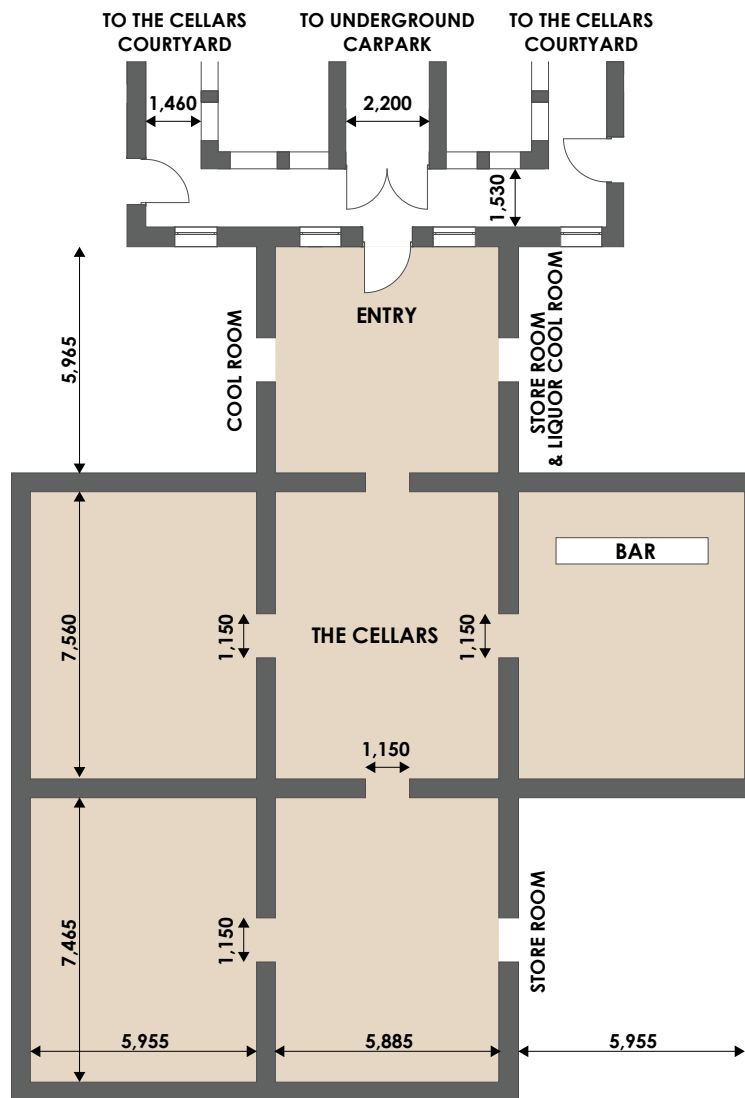

CURZON HALL
The Cellars

FACT SHEET & FLOOR PLANS

CURZON HALL
The Cellars

NAVARRA
EST 1973

Room Info

Room Specs

CAPACITIES

Cocktail Party
50 – 200

FEATURES

- Original interiors with sandstone walls
- Urban industrial furniture
- Unique lower ground location
- Cocktail and lounge setting
- Intimate private dinners
- 5-room event space
- Dedicated bar area
- Wrought iron wine displays
- Outdoor courtyard with festoon lighting

CONTACT US

- Curzon Hall
53 Agincourt Road
Marsfield, NSW 2122
- 02 9887 1877
curzonhall@navarravenues.com.au
navarravenues.com.au

VENUE MAP

LOWER GROUND LEVEL

■ The Cellars

GROUND LEVEL

LEVEL ONE

ROOM SPECS

■ Ceiling Height
2.35 m

■ Floor Area
220 m²

Room Info

Room Specs

CAPACITIES

Cocktail Party
50 – 200

Room Info

Room Specs