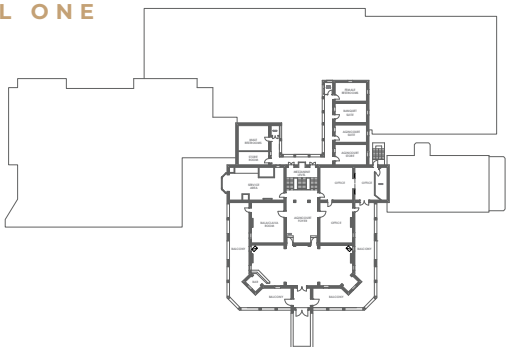

VENUE MAP

LOWER GROUND LEVEL

■ The Cellars

GROUND LEVEL

LEVEL ONE

ROOM SPECS

■ Ceiling Height
2.35 m

■ Floor Area
220 m²

Room Info

Room Specs

CAPACITIES

Cocktail Party
50 – 200