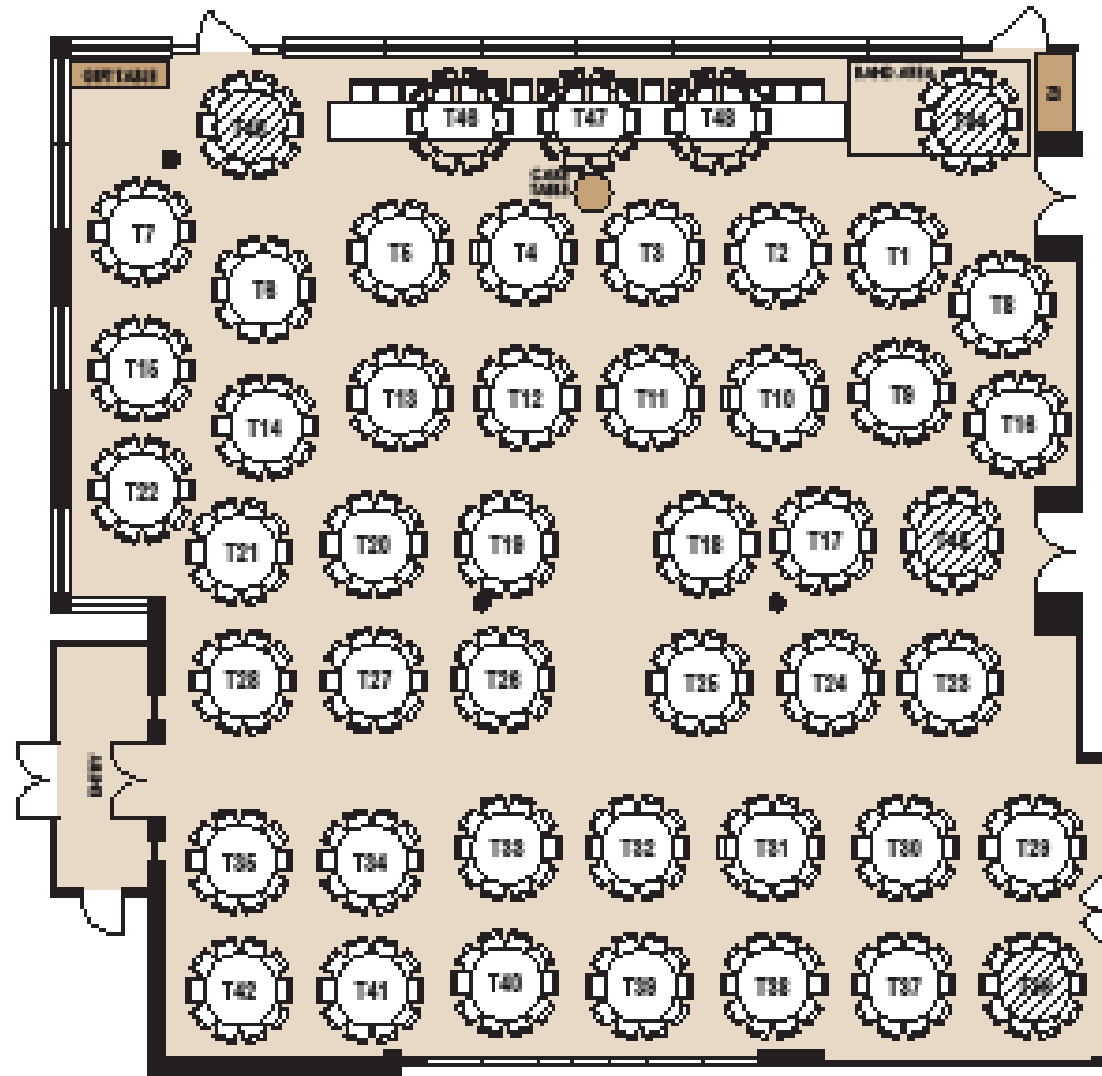

# Garden Ballroom

---

FACT SHEET & FLOOR PLANS

# Garden Ballroom

# Garden Ballroom

VENUE MAP

LEVEL ONE

GROUND LEVEL

■ Garden Ballroom

CREW ROOM FLOOR PLAN