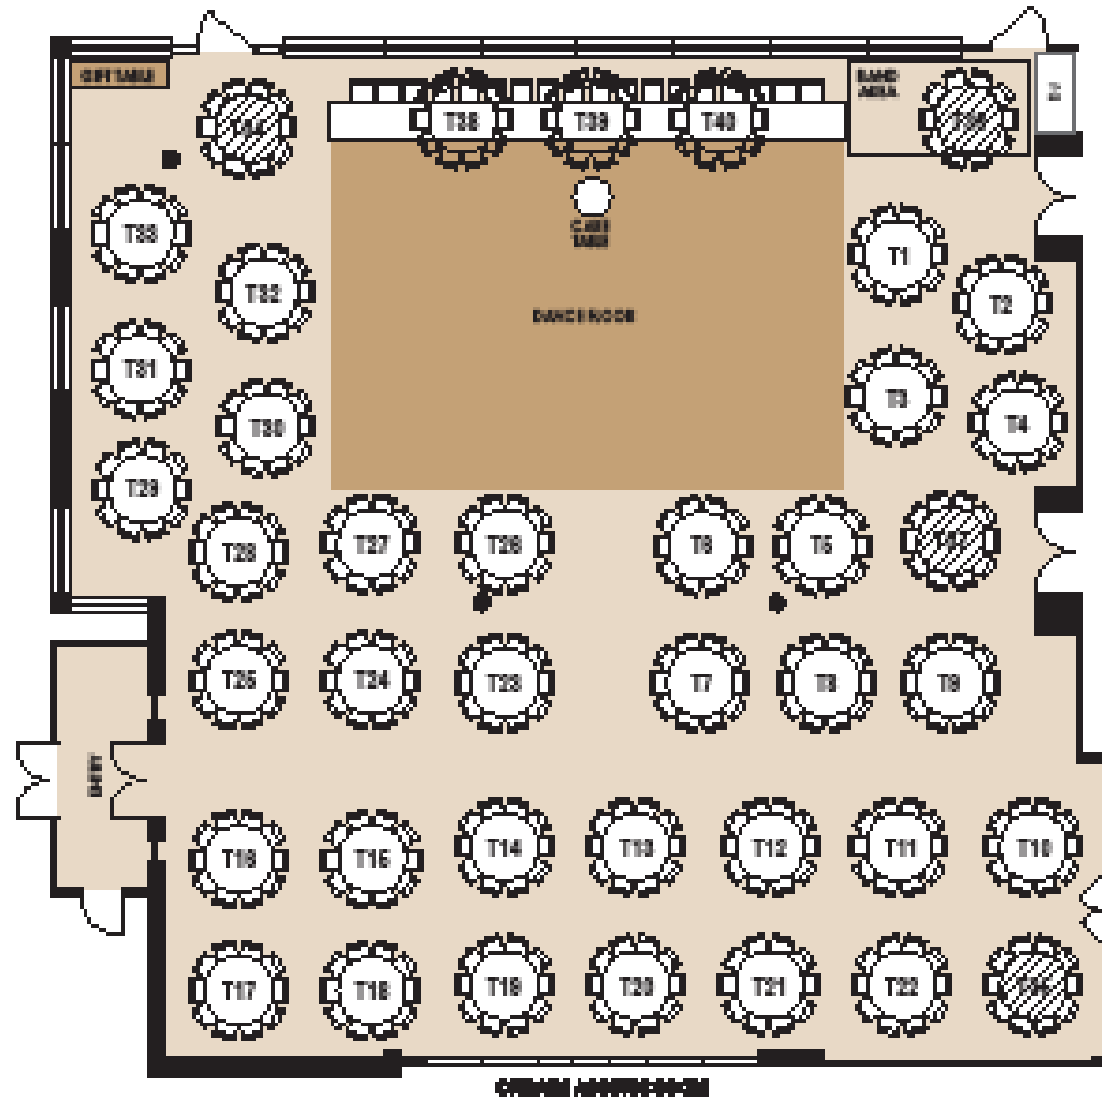

# Garden Ballroom

---

FACT SHEET & FLOOR PLANS

# Garden Ballroom

# Garden Ballroom

VENUE MAP

LEVEL ONE

GROUND LEVEL

■ Garden Ballroom

CREW ROOM FLOOR PLAN